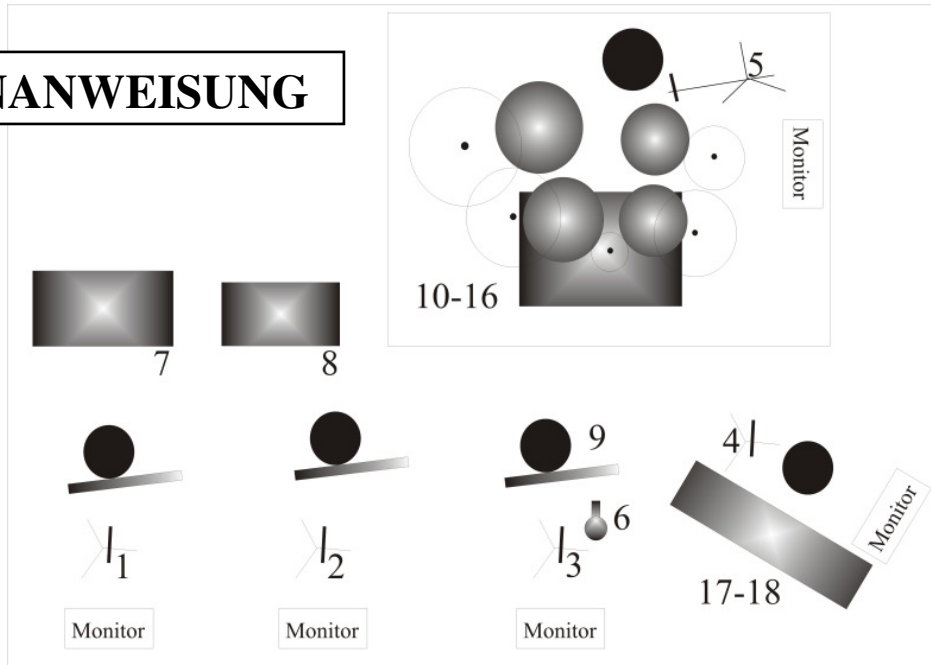

BÜHNENANWEISUNG

Publikum

<i>hannel</i>	<i>Instrument/Vocal</i>	<i>Micro/DI</i>
1	Vocal Jack	Micro
2	Vocal Ernst	Micro
3	Vocal Vroni	Micro
4	Vocal Flo	Micro
5	Vocal Klaus	Micro
6	Saxophon Vroni	Micro
7	Bass-Gitarre Jack	DI
8	Gitarre Ernst	Micro
9	Gitarre Vroni	DI
10	Drums - Bass	Micro
11	Drums - Snare/Hihat	Micro
12	Drums - Tom 1	Micro
13	Drums - Tom 2	Micro
14	Drums - Tom 3	Micro
15	Drums - Overhead 1	Micro
16	Drums - Overhead 2	Micro
17	Keyboard 1	DI
18	Keyboard 2	DI